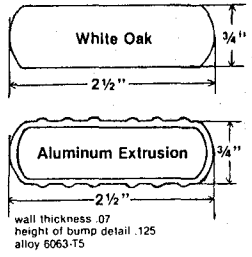

SPECIFICATIONS

1350 North Avenue • Sanger, CA 93657 • (559) 875-8250

Standard Lengths: 22",
40", 48", 60", 80"
Custom Lengths:
Available by quote

All products are MADE IN AMERICA

Engineered with cross-bolting to prevent end play

DIMENSIONS

Height30 1/4 inches
Arm Height24 inches
Seat Height15 3/4 inches
Seat Depth16 inches
Width26 inches

SPECIFICATIONS

FRAME

- **Material:** Cast aluminum poured in permanent molds
- **Finish:** Electro static powder coating
- **Color:** Black, White, Green, Tan, Dk. Brown, Gold Hammer Tone
- **Plating:** Antique Brass, Antique Copper; Not for exterior use

WOOD RAILS

- **Material:** FAS White Oak
- **Size:** 2 1/2 in. wide by 3/4 in. milled two edges 3/4 in. half round
- **Number of Rails:** 10
- **Finish:** PENOFIN® impact impregnated
- **Maintenance:** Apply PENOFIN® as necessary. Follow manufacturer's instructions.