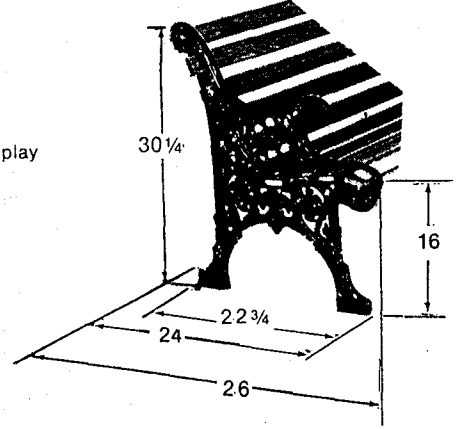

SPECIFICATIONS

1350 North Avenue • Sanger, CA 93657 • (559) 875-8250

Standard Lengths: 22",
40", 48", 60", 80"
Custom Lengths:
Available by quote

All products are MADE IN AMERICA

Engineered with cross-bolting to prevent end play

DIMENSIONS

Height30 1/4 inches
Arm Height24 inches
Seat Height15 3/4 inches
Seat Depth16 inches
Width26 inches

SPECIFICATIONS

FRAME

- **Material:** Cast aluminum poured in permanent molds
- **Finish:** Electro static powder coating
- **Color:** Black, White, Green, Tan, Dk. Brown, Gold Hammer Tone
- **Plating:** Antique Brass, Antique Copper; Not for exterior use

WOOD RAILS

- **Material:** FAS White Oak
- **Size:** 2 1/2 in. wide by 3/4 in. milled two edges 3/4 in. half round
- **Number of Rails:** 10
- **Finish:** PENOFIN® impact impregnated
- **Maintenance:** Apply PENOFIN® as necessary. Follow manufacturer's instructions.

HARDWARE

- **Carriage Bolts:** 1/4-20 steel zinc plate, yellow dipped
- **Nuts:** 1/4 in. steel zinc plate

The KINGS RIVER CASTING guarantee on wooden parts requires the purchaser to maintain these parts with PENOFIN® at frequent intervals when necessary. Failure to do so will result in the voiding of this part of the guarantee.