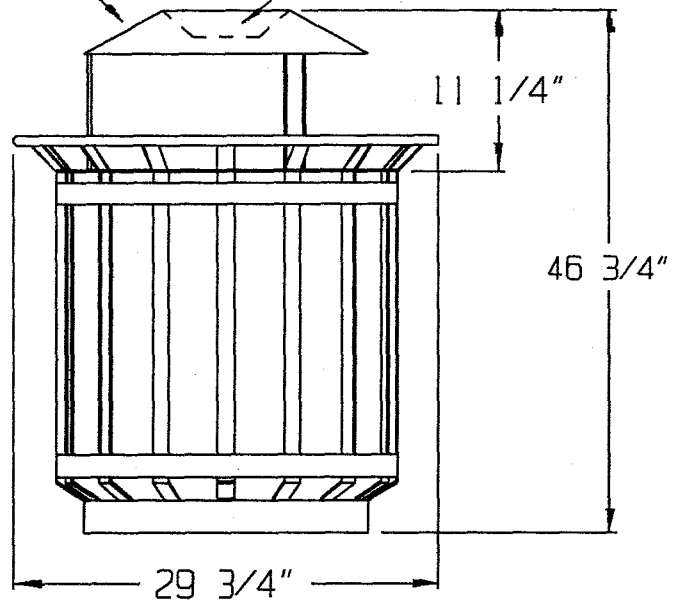

4 - 1 1/2" x 1/4" TAB FOR
MOUNTING W/ 1/2" HOLE

RAIN TOP
(PART NO. IVTR-R)

SNUFFER
(PART NO. IVTR-S)

KINGS RIVER CASTING, INC.
1350 NORTH AVE.
SANGER, CALIFORNIA 93657

40 GALLON CAN
(PART NO. IVTR)
WEIGHT: 145 LBS.