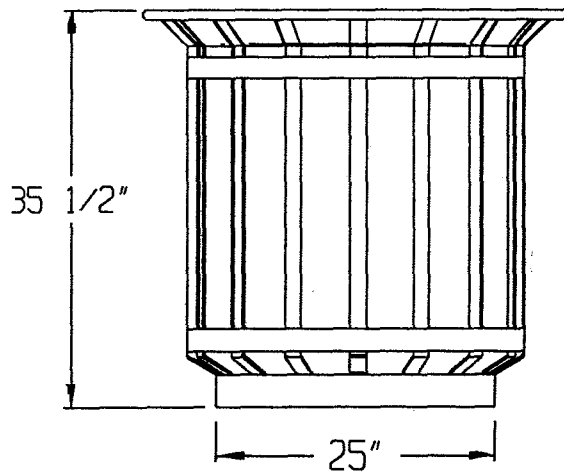

4 - 1 1/2" x 1/4" TAB FOR
MOUNTING W/ 1/2" HOLE

RAIN TOP
(PART NO. IVTR-R)

SNUFFER
(PART NO. IVTR-S)

KINGS RIVER CASTING, INC.
1350 NORTH AVE.
SANGER, CALIFORNIA 93657

40 GALLON CAN
(PART NO. IVTR)
WEIGHT: 145 LBS.