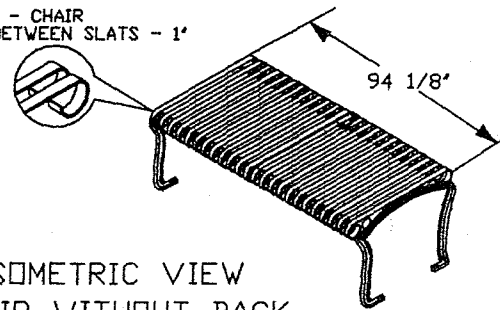

ISOMETRIC VIEW
TABLE - 8' AND CHAIR

TYPICAL - TABLE
SPACE BETWEEN SLATS - 1/4"

CHAIR WITH BACK
1" GAP ON CHAIRS

SLATS FORMED ASTM 1018
COLD ROLLED STEEL BAR
1 1/2" X 3/16"

TYPICAL - CHAIR
SPACE BETWEEN SLATS - 1"

ISOMETRIC VIEW
CHAIR WITH BACK

8' = 94 1/8"

SEAT HEIGHT 15"
1/2" MOUNTING HOLES
ALL METAL

SIDE VIEW
CHAIR - WITH BACK

TYPICAL - CHAIR
SPACE BETWEEN SLATS - 1"

ISOMETRIC VIEW
CHAIR WITHOUT BACK

8' = 94 1/8"

SEAT HEIGHT 15"
1/2" MOUNTING HOLES
ALL METAL

SIDE VIEW
CHAIR - WITHOUT BACK

BOTTOM VIEW
TABLE AND FLAT PLATE

ISOMETRIC VIEW
TABLE POST AND BASE

SIDE VIEW
TABLE AND POST

KINGS RIVER CASTING, INC.
IRON VALLEY PICNIC TABLE - 8'

1350 NORTH AVE
SANGER, CALIFORNIA 93657