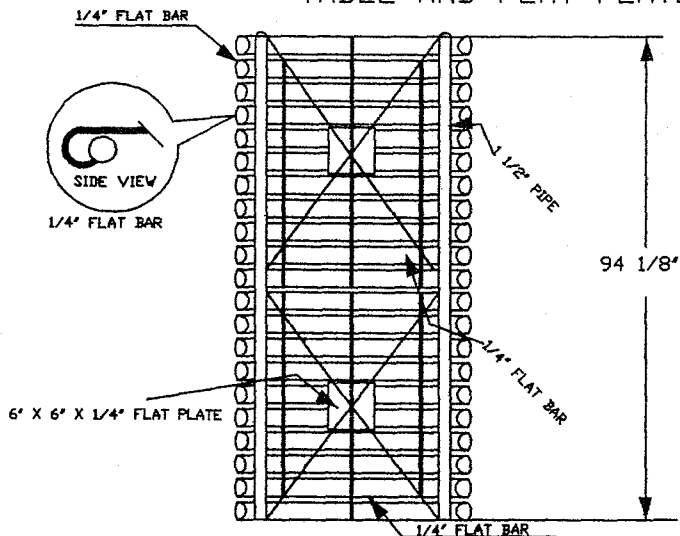

ISOMETRIC VIEW
TABLE - 8' AND CHAIR

TYPICAL - TABLE
SPACE BETWEEN SLATS - 1/4"

CHAIR WITH BACK
1" GAP ON CHAIRS

SLATS FORMED ASTM 1018
COLD ROLLED STEEL BAR
1 1/2" X 3/16"

TYPICAL - CHAIR
SPACE BETWEEN SLATS - 1"

ISOMETRIC VIEW
CHAIR WITH BACK

8' = 94 1/8"

SEAT HEIGHT 15"
1/2" MOUNTING HOLES
ALL METAL

SIDE VIEW
CHAIR - WITH BACK

TYPICAL - CHAIR
SPACE BETWEEN SLATS - 1"

ISOMETRIC VIEW
CHAIR WITHOUT BACK

8' = 94 1/8"

SEAT HEIGHT 15"
1/2" MOUNTING HOLES
ALL METAL

SIDE VIEW
CHAIR - WITHOUT BACK

BOTTOM VIEW
TABLE AND FLAT PLATE

ISOMETRIC VIEW
TABLE POST AND BASE

SIDE VIEW
TABLE AND POST

KINGS RIVER CASTING, INC.
IRON VALLEY PICNIC TABLE - 8'

1350 NORTH AVE
SANGER, CALIFORNIA 93657