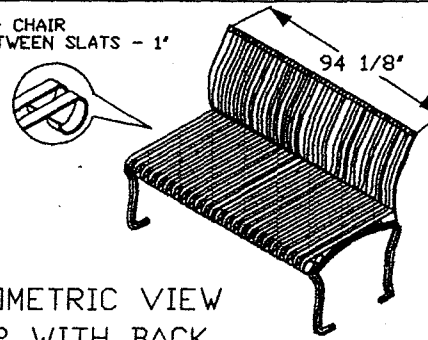

ISOMETRIC VIEW
TABLE - 8' AND CHAIR

TYPICAL - TABLE
SPACE BETWEEN SLATS - 1/4"

CHAIR WITH BACK
1" GAP ON CHAIRS

SLATS FORMED ASTM 1018
COLD ROLLED STEEL BAR
1 1/2" X 3/16"

TYPICAL - CHAIR
SPACE BETWEEN SLATS - 1"

ISOMETRIC VIEW
CHAIR WITH BACK

8' = 94 1/8"

SEAT HEIGHT 15"
1/2" MOUNTING HOLES
ALL METAL

SIDE VIEW
CHAIR - WITH BACK

TYPICAL - CHAIR
SPACE BETWEEN SLATS - 1"

ISOMETRIC VIEW
CHAIR WITHOUT BACK

8' = 94 1/8"

SEAT HEIGHT 15"
1/2" MOUNTING HOLES
ALL METAL

SIDE VIEW
CHAIR - WITHOUT BACK

BOTTOM VIEW
TABLE AND FLAT PLATE

ISOMETRIC VIEW
TABLE POST AND BASE

SIDE VIEW
TABLE AND POST

KINGS RIVER CASTING, INC.
IRON VALLEY PICNIC TABLE - 8'

1350 NORTH AVE
SANGER, CALIFORNIA 93657