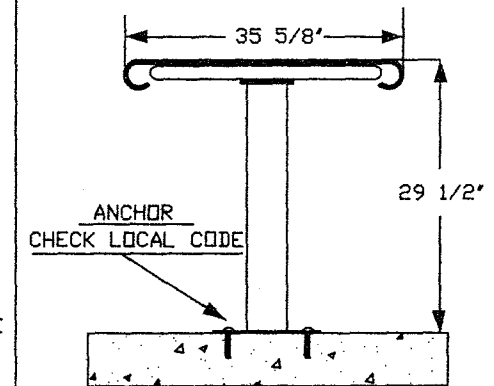

ISOMETRIC VIEW
TABLE - 8' AND CHAIR

TYPICAL - TABLE
SPACE BETWEEN SLATS - 1/4"

CHAIR WITH BACK
1" GAP ON CHAIRS

SLATS FORMED ASTM 1018
COLD ROLLED STEEL BAR
1 1/2" X 3/16"

TYPICAL - CHAIR
SPACE BETWEEN SLATS - 1"

ISOMETRIC VIEW
CHAIR WITH BACK

8' = 94 1/8"

SEAT HEIGHT 15"
1/2" MOUNTING HOLES
ALL METAL

SIDE VIEW
CHAIR - WITH BACK

TYPICAL - CHAIR
SPACE BETWEEN SLATS - 1"

ISOMETRIC VIEW
CHAIR WITHOUT BACK

8' = 94 1/8"

SEAT HEIGHT 15"
1/2" MOUNTING HOLES
ALL METAL

SIDE VIEW
CHAIR - WITHOUT BACK

BOTTOM VIEW
TABLE AND FLAT PLATE

ISOMETRIC VIEW
TABLE POST AND BASE

SIDE VIEW
TABLE AND POST

KINGS RIVER CASTING, INC.
IRON VALLEY PICNIC TABLE - 8'

1350 NORTH AVE
SANGER, CALIFORNIA 93657