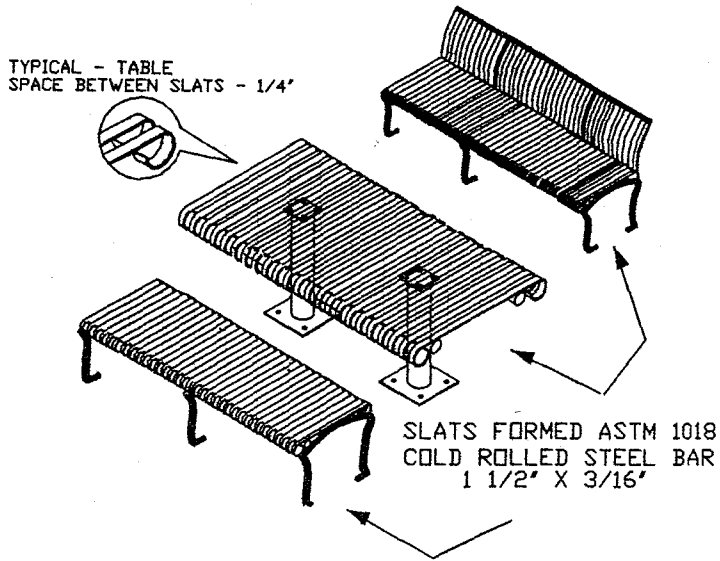

ISOMETRIC VIEW
TABLE - 8' AND CHAIR

TYPICAL - TABLE
SPACE BETWEEN SLATS - 1/4"

CHAIR WITH BACK
1" GAP ON CHAIRS

SLATS FORMED ASTM 1018
COLD ROLLED STEEL BAR
1 1/2" X 3/16"

TYPICAL - CHAIR
SPACE BETWEEN SLATS - 1"

ISOMETRIC VIEW
CHAIR WITH BACK

8' = 94 1/8"

SEAT HEIGHT 15"
1/2" MOUNTING HOLES
ALL METAL

SIDE VIEW
CHAIR - WITH BACK

TYPICAL - CHAIR
SPACE BETWEEN SLATS - 1"

ISOMETRIC VIEW
CHAIR WITHOUT BACK

8' = 94 1/8"

SEAT HEIGHT 15"
1/2" MOUNTING HOLES
ALL METAL

SIDE VIEW
CHAIR - WITHOUT BACK

BOTTOM VIEW
TABLE AND FLAT PLATE

ISOMETRIC VIEW
TABLE POST AND BASE

SIDE VIEW
TABLE AND POST

KINGS RIVER CASTING, INC.
IRON VALLEY PICNIC TABLE - 8'

1350 NORTH AVE
SANGER, CALIFORNIA 93657