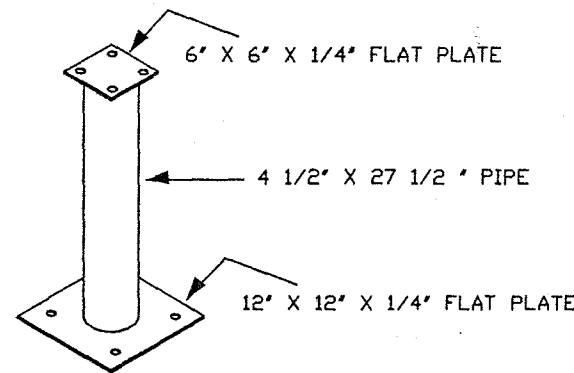

ISOMETRIC VIEW
TABLE - 8' AND CHAIR

TYPICAL - TABLE
SPACE BETWEEN SLATS - 1/4"

CHAIR WITH BACK
1" GAP ON CHAIRS

SLATS FORMED ASTM 1018
COLD ROLLED STEEL BAR
1 1/2" X 3/16"

TYPICAL - CHAIR
SPACE BETWEEN SLATS - 1"

ISOMETRIC VIEW
CHAIR WITH BACK

8' = 94 1/8"

SEAT HEIGHT 15"
1/2" MOUNTING HOLES
ALL METAL

SIDE VIEW
CHAIR - WITH BACK

TYPICAL - CHAIR
SPACE BETWEEN SLATS - 1"

ISOMETRIC VIEW
CHAIR WITHOUT BACK

8' = 94 1/8"

SEAT HEIGHT 15"
1/2" MOUNTING HOLES
ALL METAL

SIDE VIEW
CHAIR - WITHOUT BACK

BOTTOM VIEW
TABLE AND FLAT PLATE

ISOMETRIC VIEW
TABLE POST AND BASE

SIDE VIEW
TABLE AND POST

KINGS RIVER CASTING, INC.
IRON VALLEY PICNIC TABLE - 8'

1350 NORTH AVE
SANGER, CALIFORNIA 93657