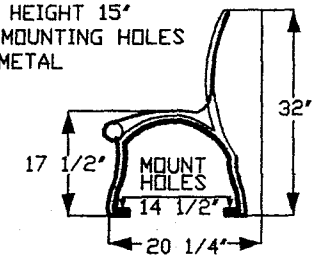

ISOMETRIC VIEW
TABLE - 8' AND CHAIR

TYPICAL - TABLE
SPACE BETWEEN SLATS - 1/4"

CHAIR WITH BACK
1" GAP ON CHAIRS

SLATS FORMED ASTM 1018
COLD ROLLED STEEL BAR
1 1/2" X 3/16"

TYPICAL - CHAIR
SPACE BETWEEN SLATS - 1"

ISOMETRIC VIEW
CHAIR WITH BACK

8' = 94 1/8"

SEAT HEIGHT 15"
1/2" MOUNTING HOLES
ALL METAL

SIDE VIEW
CHAIR - WITH BACK

TYPICAL - CHAIR
SPACE BETWEEN SLATS - 1"

ISOMETRIC VIEW
CHAIR WITHOUT BACK

8' = 94 1/8"

SEAT HEIGHT 15"
1/2" MOUNTING HOLES
ALL METAL

SIDE VIEW
CHAIR - WITHOUT BACK

BOTTOM VIEW
TABLE AND FLAT PLATE

ISOMETRIC VIEW
TABLE POST AND BASE

SIDE VIEW
TABLE AND POST

KINGS RIVER CASTING, INC.
IRON VALLEY PICNIC TABLE - 8'

1350 NORTH AVE
SANGER, CALIFORNIA 93657