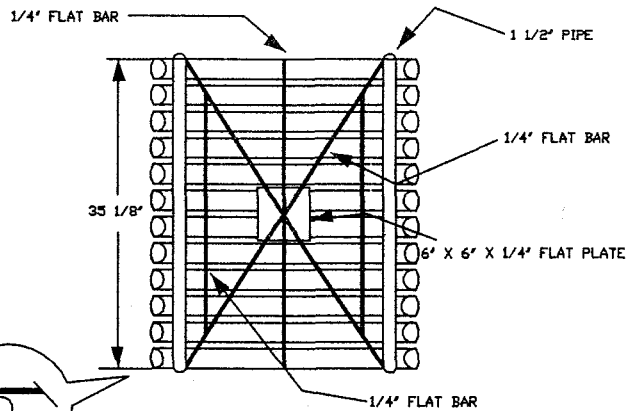

ISOMETRIC VIEW
TABLE AND CHAIR

TYPICAL - TABLE
SPACE BETWEEN SLATS - 1/4"

CHAIR WITH BACK
1" GAP ON CHAIRS

TYPICAL - CHAIR
SPACE BETWEEN SLATS - 1"

ISOMETRIC VIEW
CHAIR WITH BACK

SEAT HEIGHT 15"
1/2" MOUNTING HOLES
ALL METAL

SIDE VIEW
CHAIR - WITH BACK

TYPICAL - CHAIR
SPACE BETWEEN SLATS - 1"

ISOMETRIC VIEW
CHAIR WITHOUT BACK

SEAT HEIGHT 15"
1/2" MOUNTING HOLES
ALL METAL

SIDE VIEW
CHAIR - WITHOUT BACK

BOTTOM VIEW
TABLE AND FLAT PLATE

ISOMETRIC VIEW
TABLE POST AND BASE

SIDE VIEW
TABLE AND POST

KINGS RIVER CASTING, INC.
IRON VALLEY LUNCH TABLE

1350 NORTH AVE
SANGER, CALIFORNIA 93657

PHONE: 559-875-8250
FAX: 559-875-1491