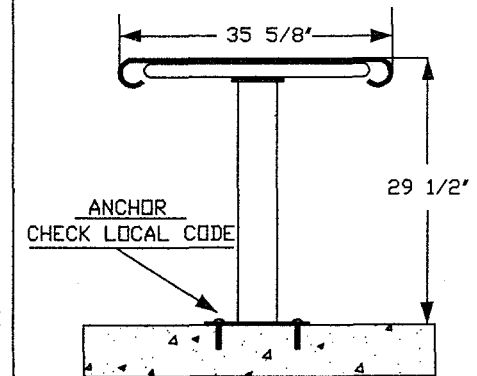

SIDE VIEW
CHAIR - WITH BACK

TYPICAL - CHAIR
SPACE BETWEEN SLATS - 1"

ISOMETRIC VIEW
CHAIR WITHOUT BACK

SEAT HEIGHT 15"
1/2" MOUNTING HOLES
ALL METAL

SIDE VIEW
CHAIR - WITHOUT BACK

BOTTOM VIEW
TABLE AND FLAT PLATE

ISOMETRIC VIEW
TABLE POST AND BASE

SIDE VIEW
TABLE AND POST

KINGS RIVER CASTING, INC.
IRON VALLEY LUNCH TABLE

1350 NORTH AVE
SANGER, CALIFORNIA 93657

PHONE: 559-875-8250
FAX: 559-875-1491