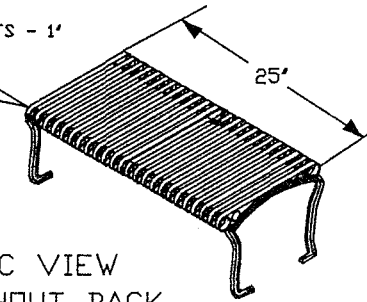

ISOMETRIC VIEW
TABLE AND CHAIR

TYPICAL - TABLE
SPACE BETWEEN SLATS - 1/4"

CHAIR WITH BACK
1" GAP ON CHAIRS

TYPICAL - CHAIR
SPACE BETWEEN SLATS - 1"

ISOMETRIC VIEW
CHAIR WITH BACK

SEAT HEIGHT 15"
1/2" MOUNTING HOLES
ALL METAL

SIDE VIEW
CHAIR - WITH BACK

TYPICAL - CHAIR
SPACE BETWEEN SLATS - 1"

ISOMETRIC VIEW
CHAIR WITHOUT BACK

SEAT HEIGHT 15"
1/2" MOUNTING HOLES
ALL METAL

SIDE VIEW
CHAIR - WITHOUT BACK

BOTTOM VIEW
TABLE AND FLAT PLATE

ISOMETRIC VIEW
TABLE POST AND BASE

SIDE VIEW
TABLE AND POST

KINGS RIVER CASTING, INC.
IRON VALLEY LUNCH TABLE

1350 NORTH AVE
SANGER, CALIFORNIA 93657

PHONE: 559-875-8250
FAX: 559-875-1491