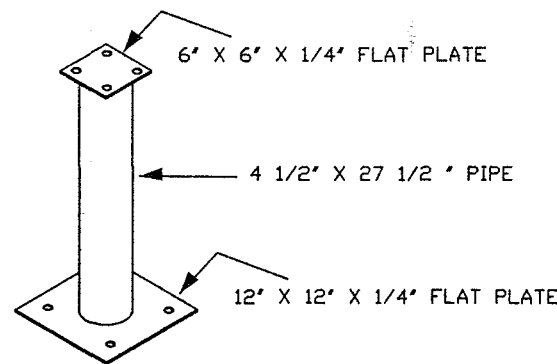

ISOMETRIC VIEW
TABLE AND CHAIR

TYPICAL - TABLE
SPACE BETWEEN SLATS - 1/4"

CHAIR WITH BACK
1" GAP ON CHAIRS

TYPICAL - CHAIR
SPACE BETWEEN SLATS - 1"

ISOMETRIC VIEW
CHAIR WITH BACK

SEAT HEIGHT 15"
1/2" MOUNTING HOLES
ALL METAL

SIDE VIEW
CHAIR - WITH BACK

TYPICAL - CHAIR
SPACE BETWEEN SLATS - 1"

ISOMETRIC VIEW
CHAIR WITHOUT BACK

SEAT HEIGHT 15"
1/2" MOUNTING HOLES
ALL METAL

SIDE VIEW
CHAIR - WITHOUT BACK

BOTTOM VIEW
TABLE AND FLAT PLATE

ISOMETRIC VIEW
TABLE POST AND BASE

SIDE VIEW
TABLE AND POST

KINGS RIVER CASTING, INC.
IRON VALLEY LUNCH TABLE

1350 NORTH AVE
SANGER, CALIFORNIA 93657

PHONE: 559-875-8250
FAX: 559-875-1491