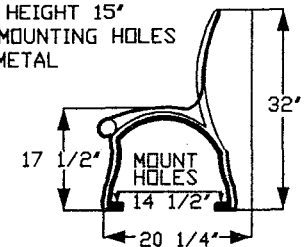

ISOMETRIC VIEW
TABLE AND CHAIR

TYPICAL - TABLE
SPACE BETWEEN SLATS - 1/4"

CHAIR WITH BACK
1" GAP ON CHAIRS

TYPICAL - CHAIR
SPACE BETWEEN SLATS - 1"

ISOMETRIC VIEW
CHAIR WITH BACK

SEAT HEIGHT 15"
1/2" MOUNTING HOLES
ALL METAL

SIDE VIEW
CHAIR - WITH BACK

TYPICAL - CHAIR
SPACE BETWEEN SLATS - 1"

ISOMETRIC VIEW
CHAIR WITHOUT BACK

SEAT HEIGHT 15"
1/2" MOUNTING HOLES
ALL METAL

SIDE VIEW
CHAIR - WITHOUT BACK

BOTTOM VIEW
TABLE AND FLAT PLATE

ISOMETRIC VIEW
TABLE POST AND BASE

SIDE VIEW
TABLE AND POST

KINGS RIVER CASTING, INC.
IRON VALLEY LUNCH TABLE

1350 NORTH AVE
SANGER, CALIFORNIA 93657

PHONE: 559-875-8250
FAX: 559-875-1491