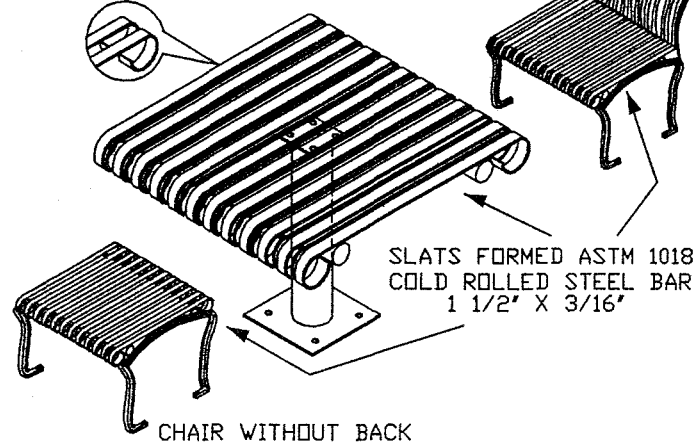

ISOMETRIC VIEW
TABLE AND CHAIR

TYPICAL - TABLE
SPACE BETWEEN SLATS - 1/4"

CHAIR WITH BACK
1" GAP ON CHAIRS

TYPICAL - CHAIR
SPACE BETWEEN SLATS - 1"

ISOMETRIC VIEW
CHAIR WITH BACK

SEAT HEIGHT 15"
1/2" MOUNTING HOLES
ALL METAL

SIDE VIEW
CHAIR - WITH BACK

TYPICAL - CHAIR
SPACE BETWEEN SLATS - 1"

ISOMETRIC VIEW
CHAIR WITHOUT BACK

SEAT HEIGHT 15"
1/2" MOUNTING HOLES
ALL METAL

SIDE VIEW
CHAIR - WITHOUT BACK

BOTTOM VIEW
TABLE AND FLAT PLATE

ISOMETRIC VIEW
TABLE POST AND BASE

SIDE VIEW
TABLE AND POST

KINGS RIVER CASTING, INC.
IRON VALLEY LUNCH TABLE

1350 NORTH AVE
SANGER, CALIFORNIA 93657

PHONE: 559-875-8250
FAX: 559-875-1491