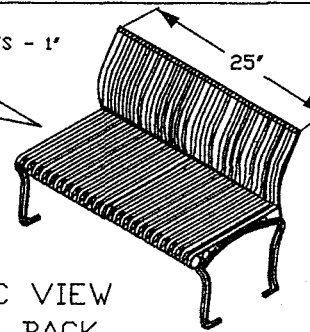

ISOMETRIC VIEW
TABLE AND CHAIR

TYPICAL - TABLE
SPACE BETWEEN SLATS - 1/4"

CHAIR WITH BACK
1" GAP ON CHAIRS

TYPICAL - CHAIR
SPACE BETWEEN SLATS - 1"

ISOMETRIC VIEW
CHAIR WITH BACK

SEAT HEIGHT 15"
1/2" MOUNTING HOLES
ALL METAL

SIDE VIEW
CHAIR - WITH BACK

TYPICAL - CHAIR
SPACE BETWEEN SLATS - 1"

ISOMETRIC VIEW
CHAIR WITHOUT BACK

SEAT HEIGHT 15"
1/2" MOUNTING HOLES
ALL METAL

SIDE VIEW
CHAIR - WITHOUT BACK

BOTTOM VIEW
TABLE AND FLAT PLATE