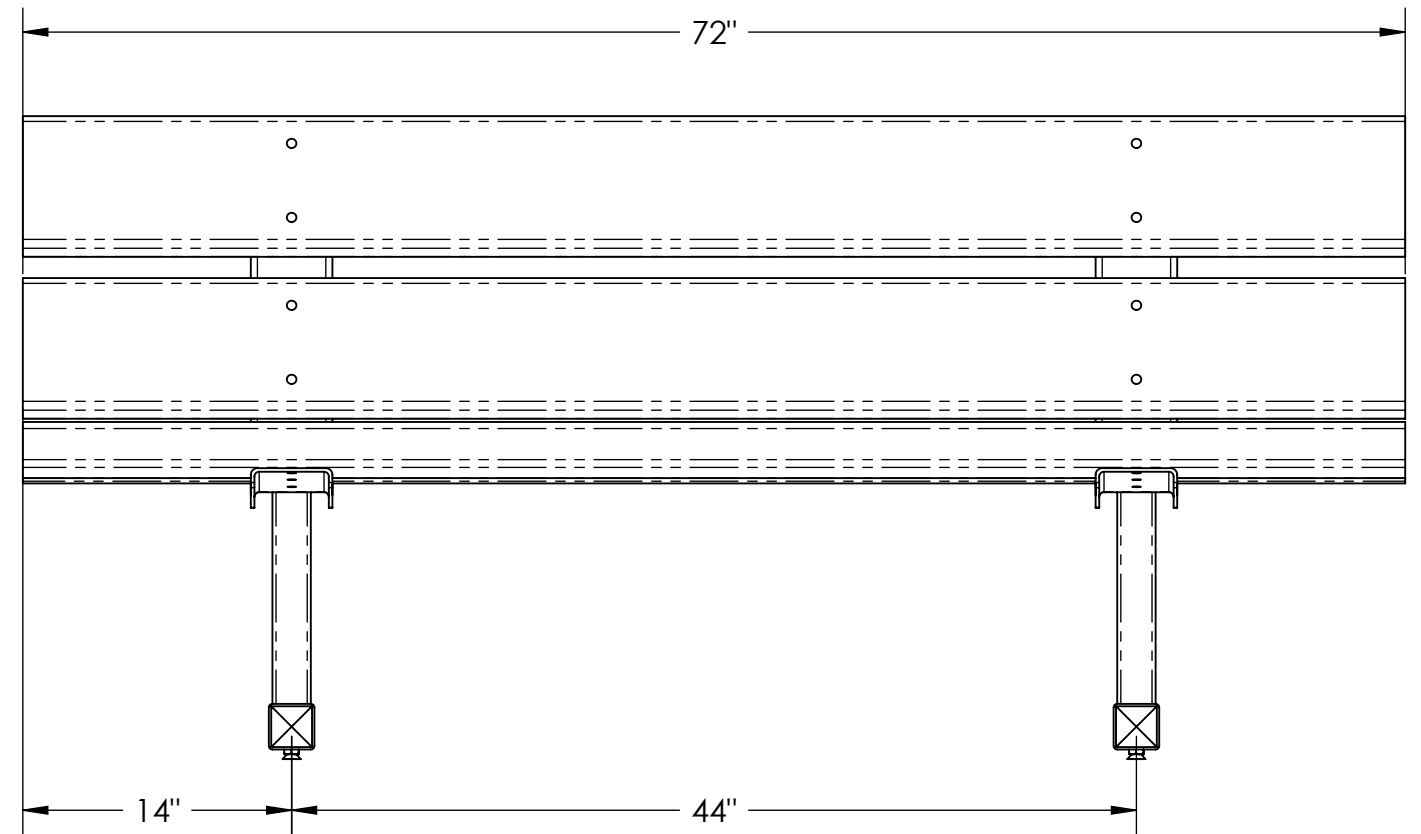

PRODUCT SPECIFICATIONS

METRO BENCH - 6FT

MOUNTING BASE TYPE INCLUDE:

FREE STANDING MOUNT
(FS)

IN-GROUND MOUNT
(IM)

SURFACE MOUNT
(SM)

LEVELING FEET
AVAILABLE WITH FREE
STANDING OPTION

RECYCLED PLASTIC SLATS

DESCRIPTION:

METRO BENCH - 6FT

ADDRESS:
1350 NORTH AVE.
SANGER, CALIFORNIA 93657
PHONE: (559) 875-8250
FAX: (559) 875-1491
kingsrivercasting@verizon.net

THE INFORMATION CONTAINED IN THIS DRAWING IS THE SOLE PROPERTY OF KINGS RIVER CASTING. ANY REPRODUCTION IN PART OR WHOLE WITHOUT THE WRITTEN PERMISSION OF KINGS RIVER CASTING IS PROHIBITED.

WEIGHT: 200 LBS
MODEL NUMBER:
MB - 6'

SCALE: 1:10

SIZE
B