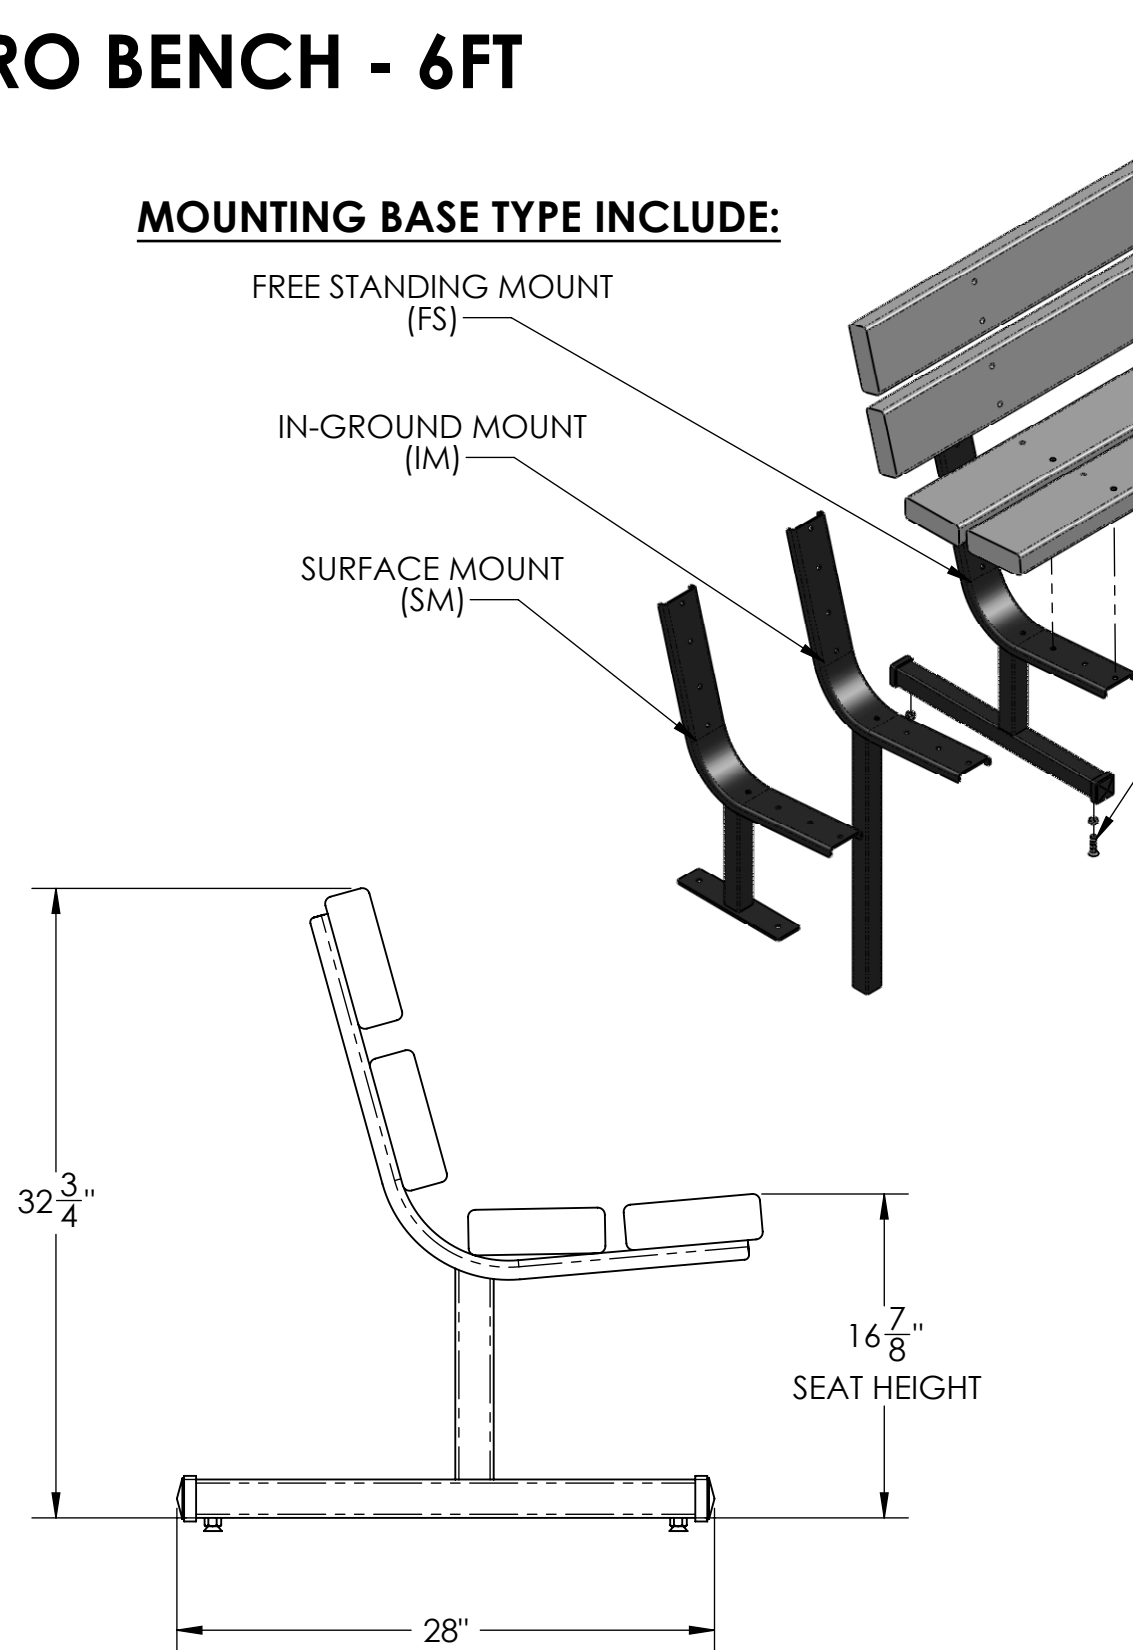

PRODUCT SPECIFICATIONS

METRO BENCH - 6FT

MOUNTING BASE TYPE INCLUDE:

FREE STANDING MOUNT
(FS)

IN-GROUND MOUNT
(IM)

SURFACE MOUNT
(SM)

LEVELING FEET
AVAILABLE WITH FREE
STANDING OPTION

RECYCLED PLASTIC SLATS

DESCRIPTION:

METRO BENCH - 6FT

ADDRESS:
1350 NORTH AVE.
SANGER, CALIFORNIA 93657
PHONE: (559) 875-8250
FAX: (559) 875-1491
kingsrivercasting@verizon.net

THE INFORMATION CONTAINED IN THIS DRAWING IS THE SOLE PROPERTY OF KINGS RIVER CASTING. ANY REPRODUCTION IN PART OR WHOLE WITHOUT THE WRITTEN PERMISSION OF KINGS RIVER CASTING IS PROHIBITED.

WEIGHT: 200 LBS
MODEL NUMBER:
MB - 6'

SCALE: 1:10

SIZE
B