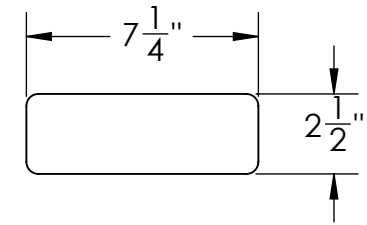

PRODUCT SPECIFICATIONS

METRO BENCH - 6FT

MOUNTING BASE TYPE INCLUDE:

FREE STANDING MOUNT
(FS)

IN-GROUND MOUNT
(IM)

SURFACE MOUNT
(SM)

LEVELING FEET
AVAILABLE WITH FREE
STANDING OPTION

RECYCLED PLASTIC SLATS

DESCRIPTION:

METRO BENCH - 6FT

ADDRESS:
1350 NORTH AVE.
SANGER, CALIFORNIA 93657
PHONE: (559) 875-8250
FAX: (559) 875-1491
kingsrivercasting@verizon.net

THE INFORMATION CONTAINED IN THIS DRAWING IS THE SOLE PROPERTY OF KINGS RIVER CASTING. ANY REPRODUCTION IN PART OR WHOLE WITHOUT THE WRITTEN PERMISSION OF KINGS RIVER CASTING IS PROHIBITED.

WEIGHT: 200 LBS
MODEL NUMBER:
MB - 6'

SCALE: 1:10

SIZE
B