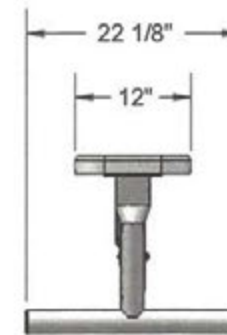

PRODUCT SPECIFICATIONS

MODEL NO:
EMBB - 6

WEIGHT:
49 lbs.

sales@kingsrivercasting.com
1-888-545-5157