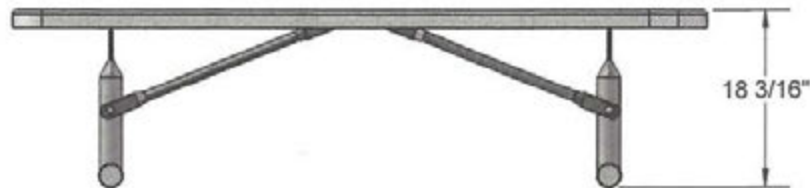

PRODUCT SPECIFICATIONS

MODEL NO:
EMBB - 6

WEIGHT:
49 lbs.

sales@kingsrivercasting.com
1-888-545-5157